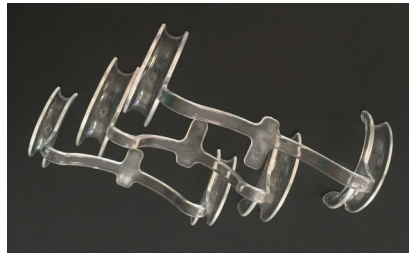

Miscellaneous

S U P P L I E S

Lip and Cheek Retractor with
Tongue Guard Autoclaveable
Large ..... Cat.No. RET-L06
Medium ... Cat.No. RET-M05
Small ..... Cat.No. RET-S04